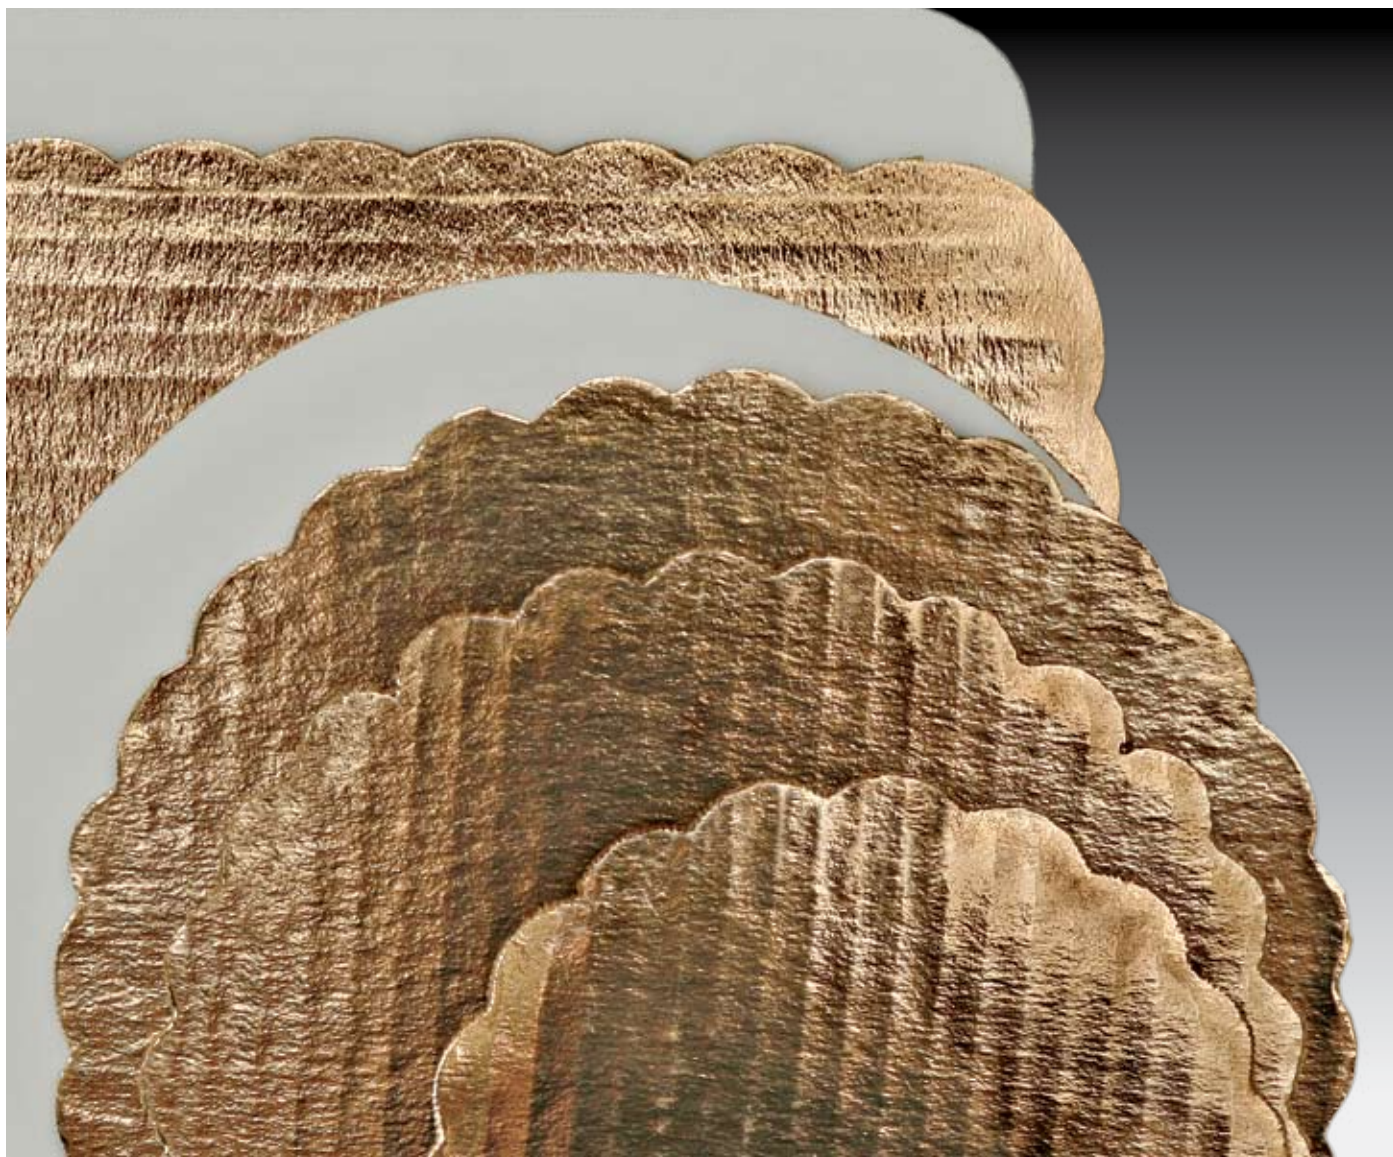

Cake Pads, Circles and Trays

Single and double wall corrugated cake pads, circles, and trays made to fit all traditional cakes. Made in three finishes. Over 30 options available.

.....
*Corrugated Cake Trays, Gold Cake Pad
and Gold Cake Circle*

Stock Corrugated Circles Pads and Trays

Item No.	Double Wall Gold Pads	Print and Pack	Case Size	Case Cube	Gross Wgt. lbs.	UPC
092104001	1/4 Sheet Corrugated Pad	Gold,Coated,Pack=50	20.2L14.5W8H	1.36	12	842644005078
092204001	1/2" Sheet Corrugated Pad-Gold	Gold,Coated,Pack=25	20.2L14.5W8H	1.36	10	842644005085
092304001	Full Sheet Corrugated Pad-Gold	Gold,Coated,Pack=25	26.2L18.2W8H	2.22	17.7	842644005092

Single Wall Coated Pads & Circles

091002001	1/8 Sheet Corrugated Pad-White	White,Coated,Pack=200	20.2L16.2W9H	1.71	15	842644004699
091102001	1/4 Sheet Corrugated Pad-White	White,Coated,Pack=100	20.2L14.5W9H	1.53	12.5	842644004705
091202001	1/2 Sheet Corrugated Pad-White	White,Coated,Pack=50	20.2L14.5W9H	1.53	12	842644004712
091302001	Full Sheet Corrugated Pad-White	White,Coated,Pack=50	26.2L18.2W9H	2.50	22.2	842644004729
093002001	8" Corrugated Circle	White,Coated,Pack=500	24.7L16.7W14.5H	3.48	22	842644004750
093102001	9" Corrugated Circle	White,Coated,Pack=250	18.7L9.7W21H	2.22	14	842644004767
093202001	10" Corrugated Circle-White	White,Coated,Pack=250	20.7L10.7W21H	2.71	17	842644004774
093302001	12" Corrugated Circle	White,Coated,Pack=250	24.L12.5W20.5H	3.38	25	842644004781
093402001	14" Corrugated Circle	White,Coated,Pack=125	20L14.5W14.75H	2.48	17	842644004798